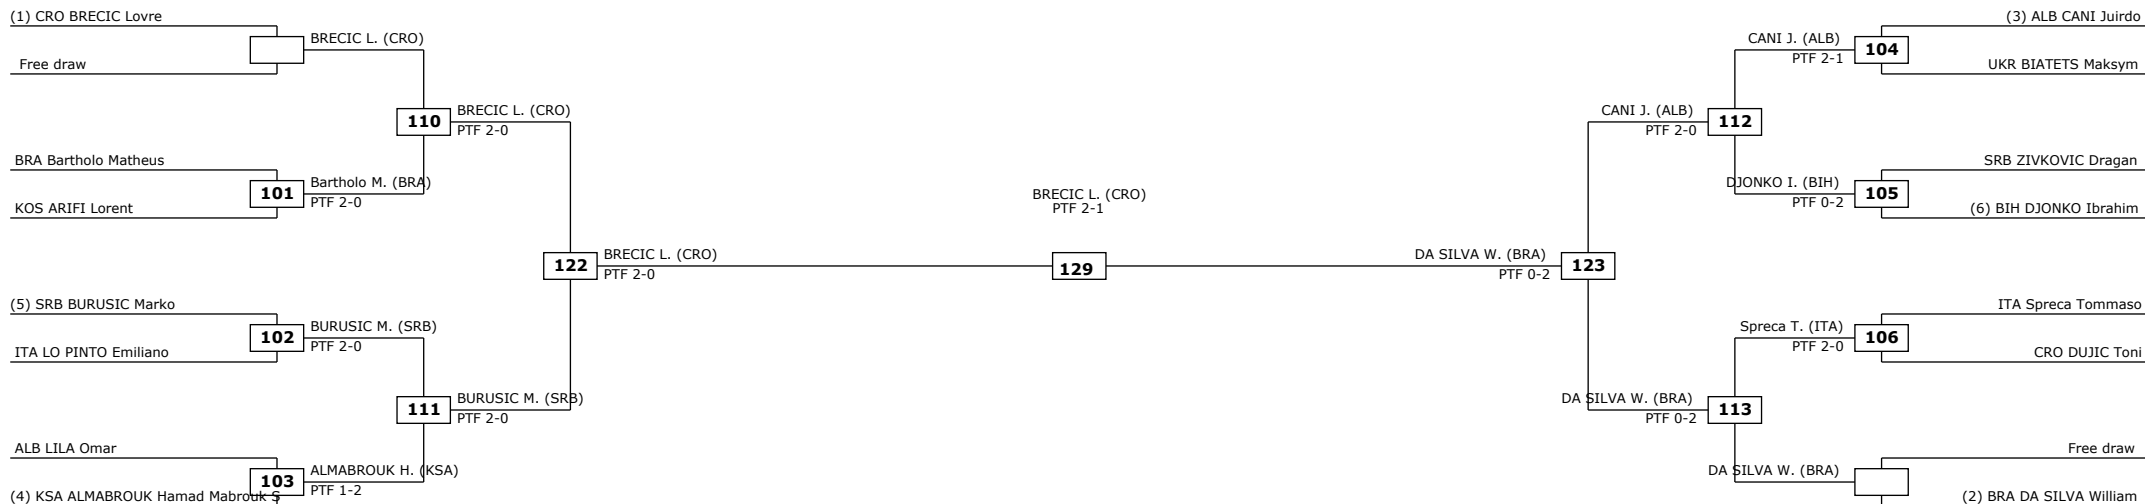

Round of 16

Quarter finals

Semifinals

Final

Semifinals

Quarter finals

Round of 16

#### Classification

**1 BREČIĆ Lovre CRO**

**2 DA SILVA William BRA**

**3 BURUSIĆ Marko SRB**

**3 CANI Juirdo ALB**

LEGEND: (RSC) Win by Referee stop the contest (WDR) Win by Withdrawal (DQB) Win by Disqualification for unspo  
 (x): Seed: (PTF) Win by final score (DSQ) Win by Disqualification R: Round