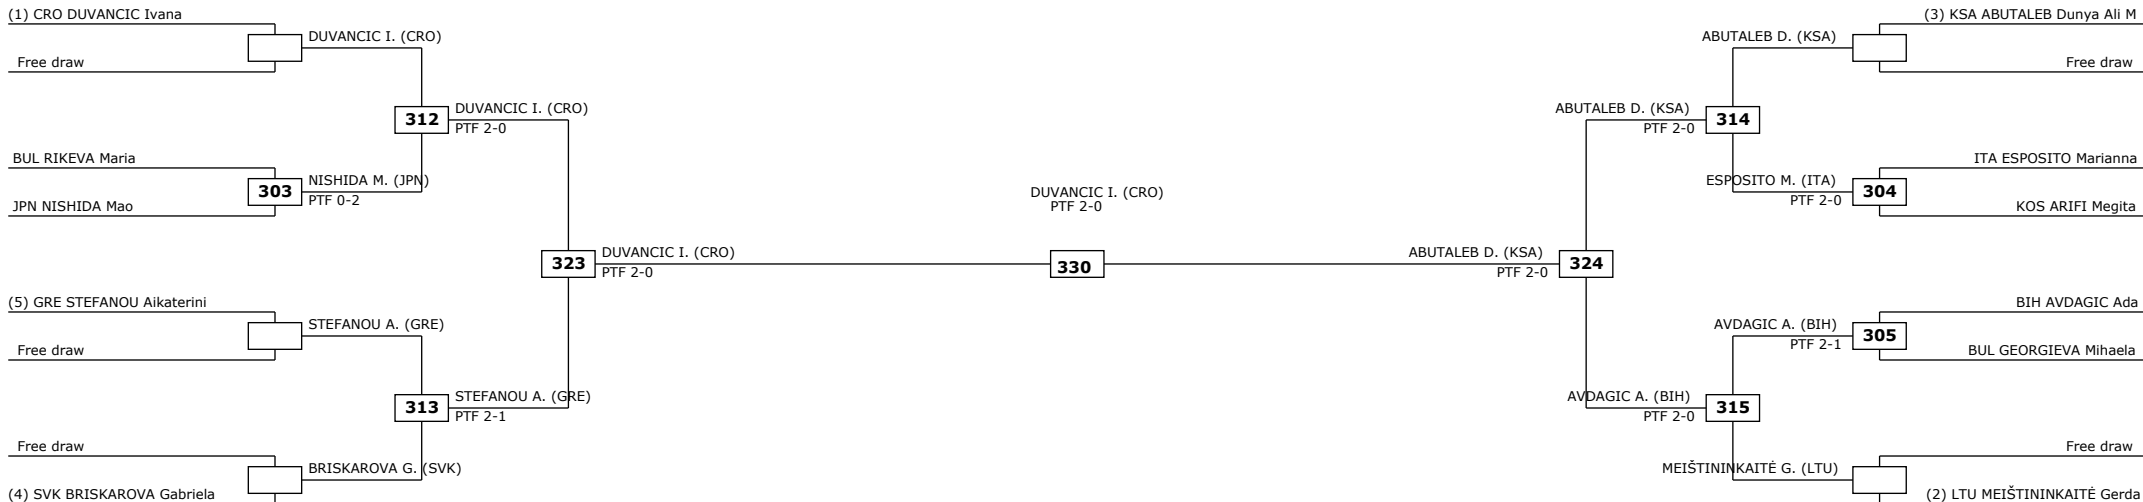

Semifinals

Final

Semifinals

**Classification**

**1 KOSTOVA Nikolet BUL**

**2 GEORGIEVA Aleksandra BUL**

**3 BRACK Kinnari SUI**

**3 BAUYRZHANOVA Nuray KAZ**

LEGEND: (RSC) Win by Referee stop the contest (WDR) Win by Withdrawal (DQB) Win by Disqualification for unspo  
(x): Seed: (PTF) Win by final score (DSQ) Win by Disqualification R: Round

Round of 16

Quarter finals

Semifinals

Final

Semifinals

Quarter finals

Round of 16

Round of 16    Quarter finals    Semifinals    Final    Semifinals    Quarter finals    Round of 16