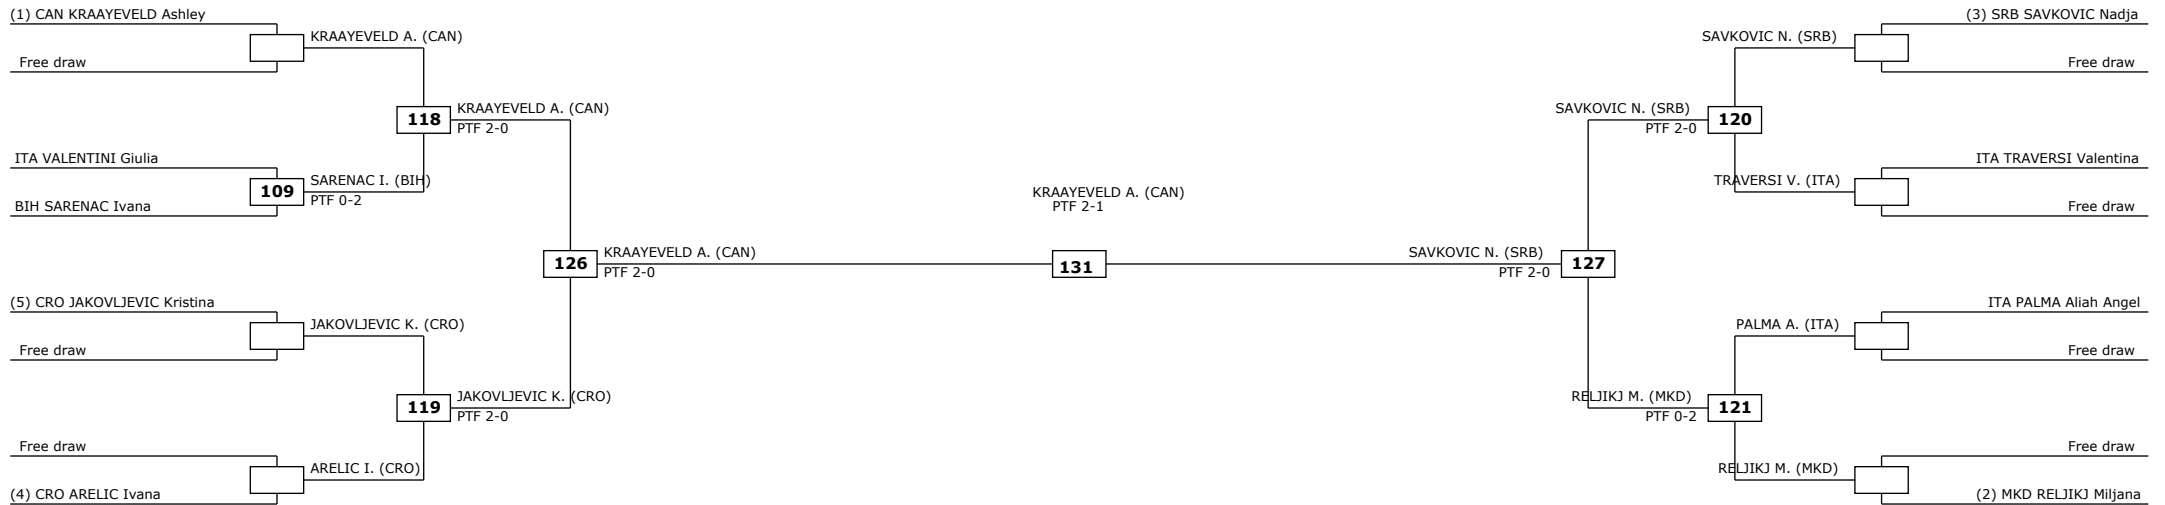

Semifinals

Final

Semifinals

Quarter finals

Round of 16

#### Classification

**1 DUVANCIC Ivana CRO**

**2 ABUTALEB Dunya Ali M KSA**

**3 STEFANOU Aikaterini GRE**

**3 AVDAGIC Ada BIH**

LEGEND: (RSC) Win by Referee stop the contest (WDR) Win by Withdrawal (DQB) Win by Disqualification for unspo  
 (x): Seed: (PTF) Win by final score (DSQ) Win by Disqualification R: Round

Round of 16    Quarter finals    Semifinals    Final    Semifinals    Quarter finals    Round of 16

LEGEND: (RSC) Win by Referee stop the contest (WDR) Win by Withdrawal (DQB) Win by Disqualification for unspo  
 (x): Seed: (PTF) Win by final score (DSQ) Win by Disqualification R: Round

Round of 16    Quarter finals    Semifinals    Final    Semifinals    Quarter finals    Round of 16