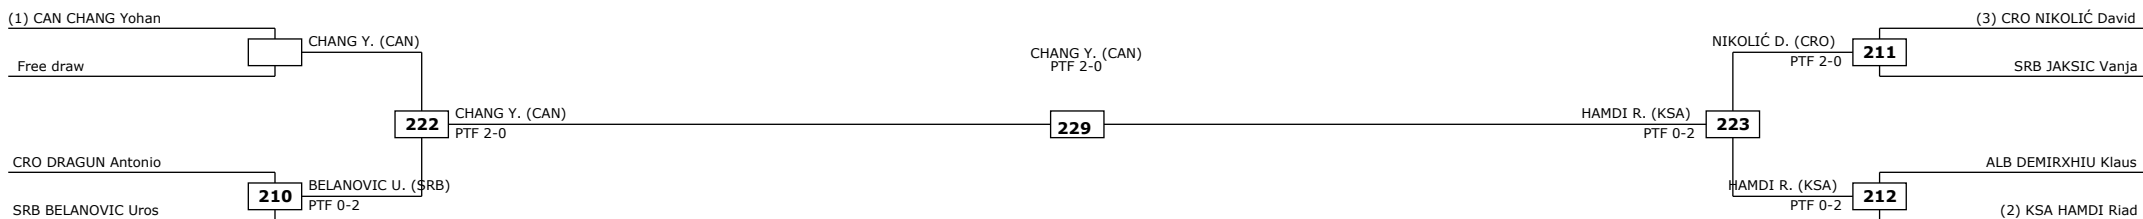

Quarter finals

Semifinals

Final

Semifinals

Quarter finals

Classification

1 CHANG Yohan CAN

2 HAMDI Riad KSA

3 BELANOVIC Uros SRB

3 NIKOLIĆ David CRO

LEGEND: (RSC) Win by Referee stop the contest (WDR) Win by Withdrawal (DQB) Win by Disqualification for unspo
(x): Seed: (PTF) Win by final score (DSQ) Win by Disqualification R: Round