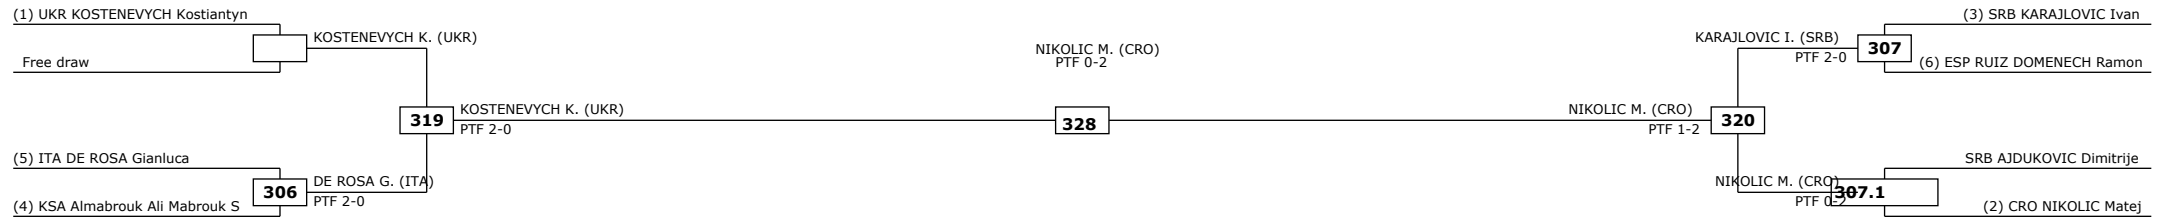

Round of 16

Quarter finals

Semifinals

Final

Semifinals

Quarter finals

Round of 16

#### Classification

**1 GOLUBIC Marko CRO**

**2 PERUNIČIĆ Vasilije MNE**

**3 KOVAC Ante CRO**

**3 PELTEKIS Dimitrios GRE**

LEGEND: (RSC) Win by Referee stop the contest (WDR) Win by Withdrawal (DQB) Win by Disqualification for unspo  
 (x): Seed: (PTF) Win by final score (DSQ) Win by Disqualification R: Round

Quarter finals

Semifinals

Final

Semifinals

Quarter finals