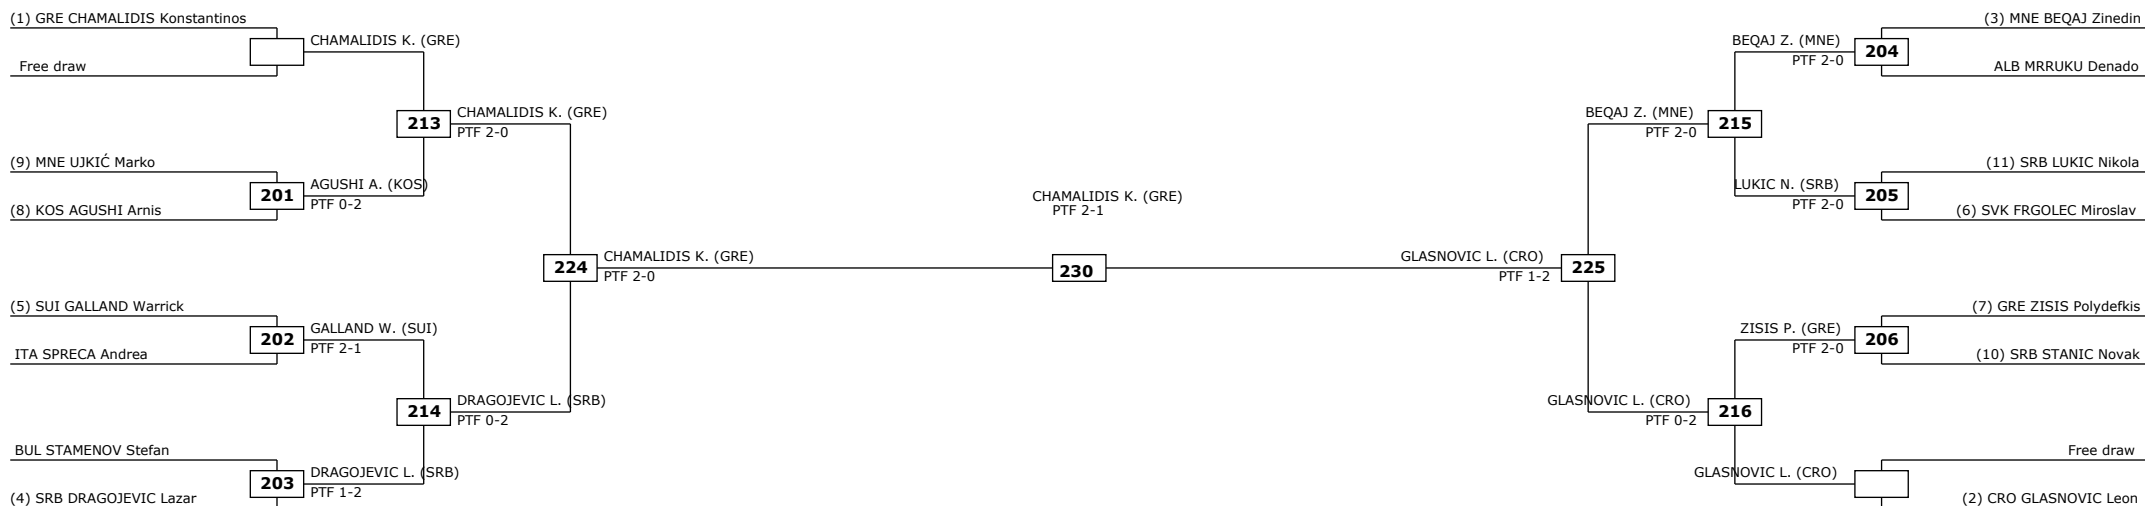

Round of 16

Quarter finals

Semifinals

Final

Semifinals

Quarter finals

Round of 16

#### Classification

**1 BREČIĆ Lovre CRO**

**2 DA SILVA William BRA**

**3 BURUSIĆ Marko SRB**

**3 CANI Juirdo ALB**

LEGEND: (RSC) Win by Referee stop the contest (WDR) Win by Withdrawal (DQB) Win by Disqualification for unspo  
 (x): Seed: (PTF) Win by final score (DSQ) Win by Disqualification R: Round