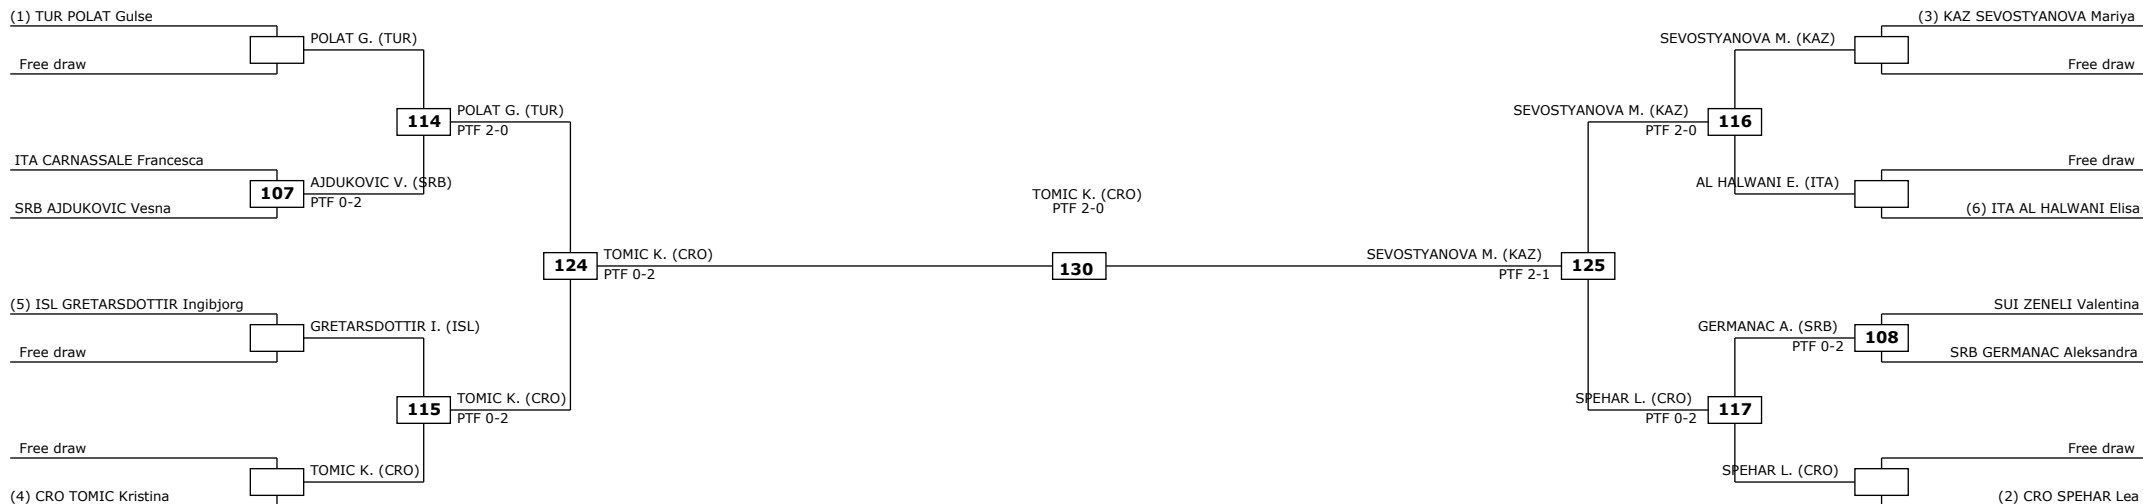

Semifinals

Final

Semifinals

Quarter finals

Round of 16

#### Classification

**1 DUVANCIC Ivana CRO**

**2 ABUTALEB Dunya Ali M KSA**

**3 STEFANOU Aikaterini GRE**

**3 AVDAGIC Ada BIH**

LEGEND: (RSC) Win by Referee stop the contest (WDR) Win by Withdrawal (DQB) Win by Disqualification for unspo  
 (x): Seed: (PTF) Win by final score (DSQ) Win by Disqualification R: Round

Round of 16    Quarter finals    Semifinals    Final    Semifinals    Quarter finals    Round of 16