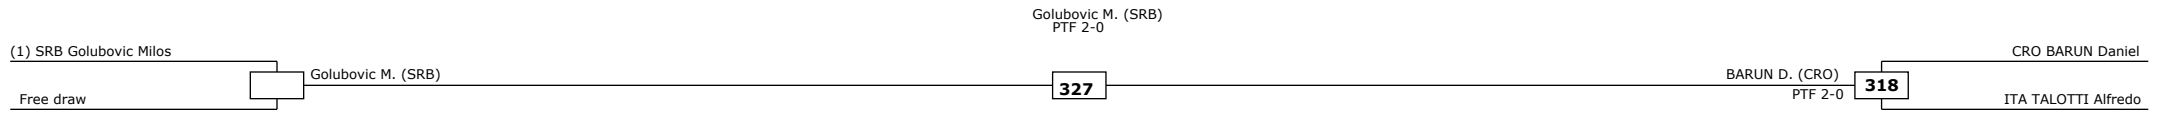

Semifinals

Final

Semifinals

Classification

1 Golubovic Milos SRB

2 BARUN Daniel CRO

3 TALOTTI Alfredo ITA

LEGEND: (RSC) Win by Referee stop the contest (WDR) Win by Withdrawal (DQB) Win by Disqualification for unspo
(x): Seed: (PTF) Win by final score (DSQ) Win by Disqualification R: Round